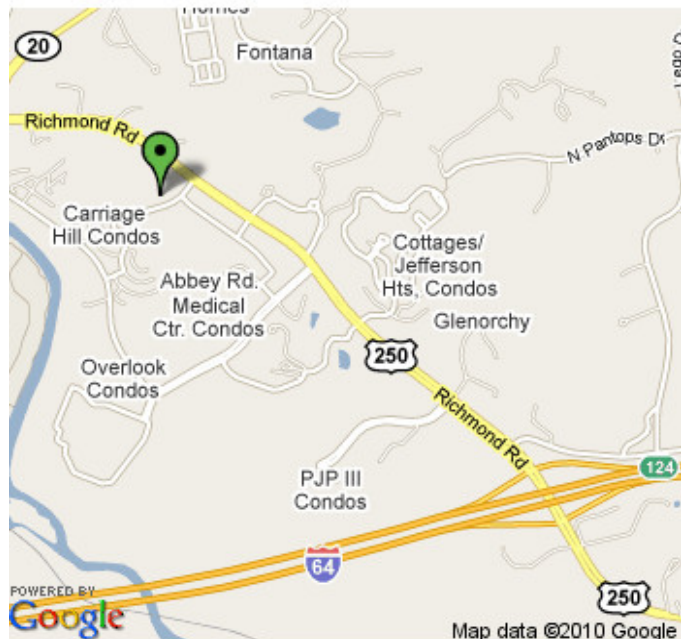

## Directions to CMG from Points North, South or West

**From the North:**\* Travel South on Route 29 into Charlottesville. Turn Right onto the Route 250 Bypass at Best Buy and travel approximately 3 miles to I-64.

**From the South:** Travel North on Route 29 or Route 20 to I-64.

**From the West:** Follow the directions below.

Take I-64 East towards Richmond to the Charlottesville Exit 124, marked "Shadwell."

Turn Left at the stoplight at the bottom of the exit onto Route 250.

Travel approximately 1 mile to the top of Pantops Mountain.

Turn Left at the Everyday Café onto Rolkin Court.

Turn Right behind the Everyday Café onto Abbey Road.

Travel past the shopping center, through the intersection with Hansen Road.

Turn left into the parking lot for the Hansen Road Professional Center, 154 Hansen Road.

The CMG offices are on the 2<sup>nd</sup> floor of the first building, Suite 201.

\* **Alternatively from the North:** Travel South on Route 20. At the intersection with Route 250, turn left and travel *almost* to the top of Pantops Mountain. At the SunTrust Bank, turn right onto Hansen Road (just before the shopping center with Giant). Turn right behind the bank, then left in to the parking lot for the Hansen Road Professional Center. The CMG offices are on the 2<sup>nd</sup> floor of the first building, Suite 201.